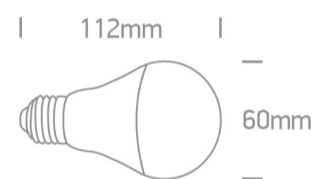

24 Lamps > Classic Lamps LED

9G10B/W/E

10W E27 Classic LED lamp.

Complies with standard EN62560 and any other specific standards.

Downloads

Dimensions

Physical Specification

Item Group	24 Lamps
Family	Classic Lamps LED
Order Code	9G10B/W/E
Shape	Circular
Height	112mm
Diameter	60mm

Electrical Characteristics

Gear	No
Lamp	
Input Type	Mains Voltage

Input Voltage	220-240V
50 Hz	Yes
60 Hz	Yes
Power(Watts)	10W
Lamp Type	LED
Lamp Holder	E27
LED Type	SMD
Dimmable	No

Illumination Data

Colour Temperature	3000K
Lumen Output	900lm
Light Efficiency	90lm/W
CRI	80
Illumination Diagram	