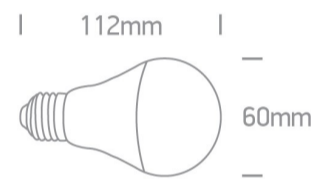

24 Lamps > Classic Lamps LED

9G10B/EW/E

10W E27 Classic LED lamp.

Complies with standard EN62560 and any other specific standards.

Downloads

Dimensions

Physical Specification

Item Group	24 Lamps
Family	Classic Lamps LED
Order Code	9G10B/EW/E
Shape	Circular
Height	112mm
Diameter	60mm

Electrical Characteristics

Gear	No
Lamp	
Input Type	Mains Voltage

Input Voltage	220-240V
50 Hz	Yes
60 Hz	Yes
Power(Watts)	10W
Lamp Type	LED
Lamp Holder	E27
LED Type	SMD
Dimmable	No

### Illumination Data

Colour Temperature	2700K
Lumen Output	900lm
Light Efficiency	90lm/W
CRI	80
Illumination Diagram	