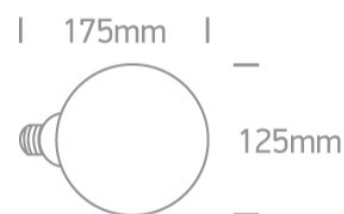

25 Lamps > Retro Lamps LED

9G06RD/EW/E

Triac Dimmable Retro E27 G125 lamp.

Suitable for residential and commercial applications.

Complies with standard EN62560 and any other specific standards.

Downloads

Dimensions

Physical Specification

Item Group	25 Lamps
Family	Retro Lamps LED
Order Code	9G06RD/EW/E
Shape	Circular
Height	175mm
Diameter	125mm

Electrical Characteristics

Gear	No
Lamp	
Input Type	Mains Voltage

Input Voltage	220-240V
50 Hz	Yes
60 Hz	Yes
Power(Watts)	5W
IP Rating	IP20
Lamp Type	LED
Lamp Holder	E27
Dimmable	Yes
Dimmer type	Triac

Illumination Data

Colour Temperature	2700K
Lumen Output	600lm
Light Efficiency	120lm/W
CRI	80
Illumination Diagram	

Packing Info

Box Length	13,6cm
Box Width	13,6cm
Box Height	9,5cm
Box Weight	0.220kg
Pcs/Carton	20
Barcode	5291889045410
HS Code	8539500000