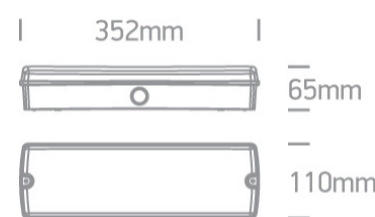

21 Emergency Lights > Emergency LED Wall & Ceiling

89404A

4W LED Wall and ceiling 3-Hour Maintained Emergency Exit sign, IP65. 18m viewing distance.

Supplied with non-dimmable driver, battery, auto self-test, test button and three stickers.

Complies with standard EN60598-1 and any other specific standards.

Downloads **Dimensions**

Physical Specification

Item Group	21 Emergency Lights
Family	Emergency LED Wall & Ceiling
Order Code	89404A
Colour	White
Material	Plastic
Shape	Rectangular
Length	352mm
Width	110mm
Height	65mm
Surface Ceiling	Yes
Surface Wall	Yes
Indoor	Yes