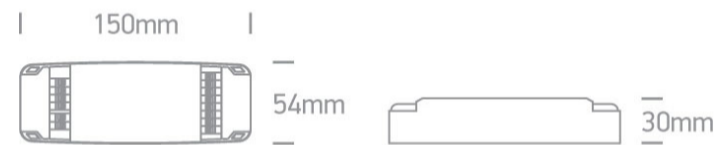

22 Emergency Lights>Universal LED Emergency Kit

89005/EME

Emergency pack for 5-50W LED downlights.

3 hours maintained.

Supplied complete with Ni-Mh 3,6V 4,0Ah battery.

Complies with standard EN61347-1 and any other specific standards.

Downloads

Dimensions

Wiring Diagram

The driver automatically adjusts the output LED current to provide the optimum match between the battery and the load, providing maximum illumination whilst ensuring full battery duration.

Emergency mode light output compared with normal operation:

Luminaire Power	5W	7W	10W	12W	15W	20W	25W	30W	35W	40W	45W	50W
	60%	43%	30%	25%	20%	15%	12%	10%	9%	8%	7%	6%

Physical Specification

Item Group	22 Emergency Lights
Family	Universal LED Emergency Kit
Order Code	89005/EME
Material	Plastic
Shape	Rectangular
Length	150mm
Width	54mm
Height	30mm
Indoor	Yes

Electrical Characteristics

Gear

Gear Type	Emergency Kit
Power(Watts)	5-50W
Output	320mA-40mA
Voltage Range	8-60V
IP Rating	IP20
Safety Class	
Dimmable	N/A
Operating Temp	55°C
Housing Material	Plastic
Output Terminal	Connector
Brand	One Light Ltd
Battery Capacity	4000mAh
Battery Voltage	3,6V
Operation Time	3 hours
Charging Time	24 hours
Maintained	Yes
Non Maintained	Yes