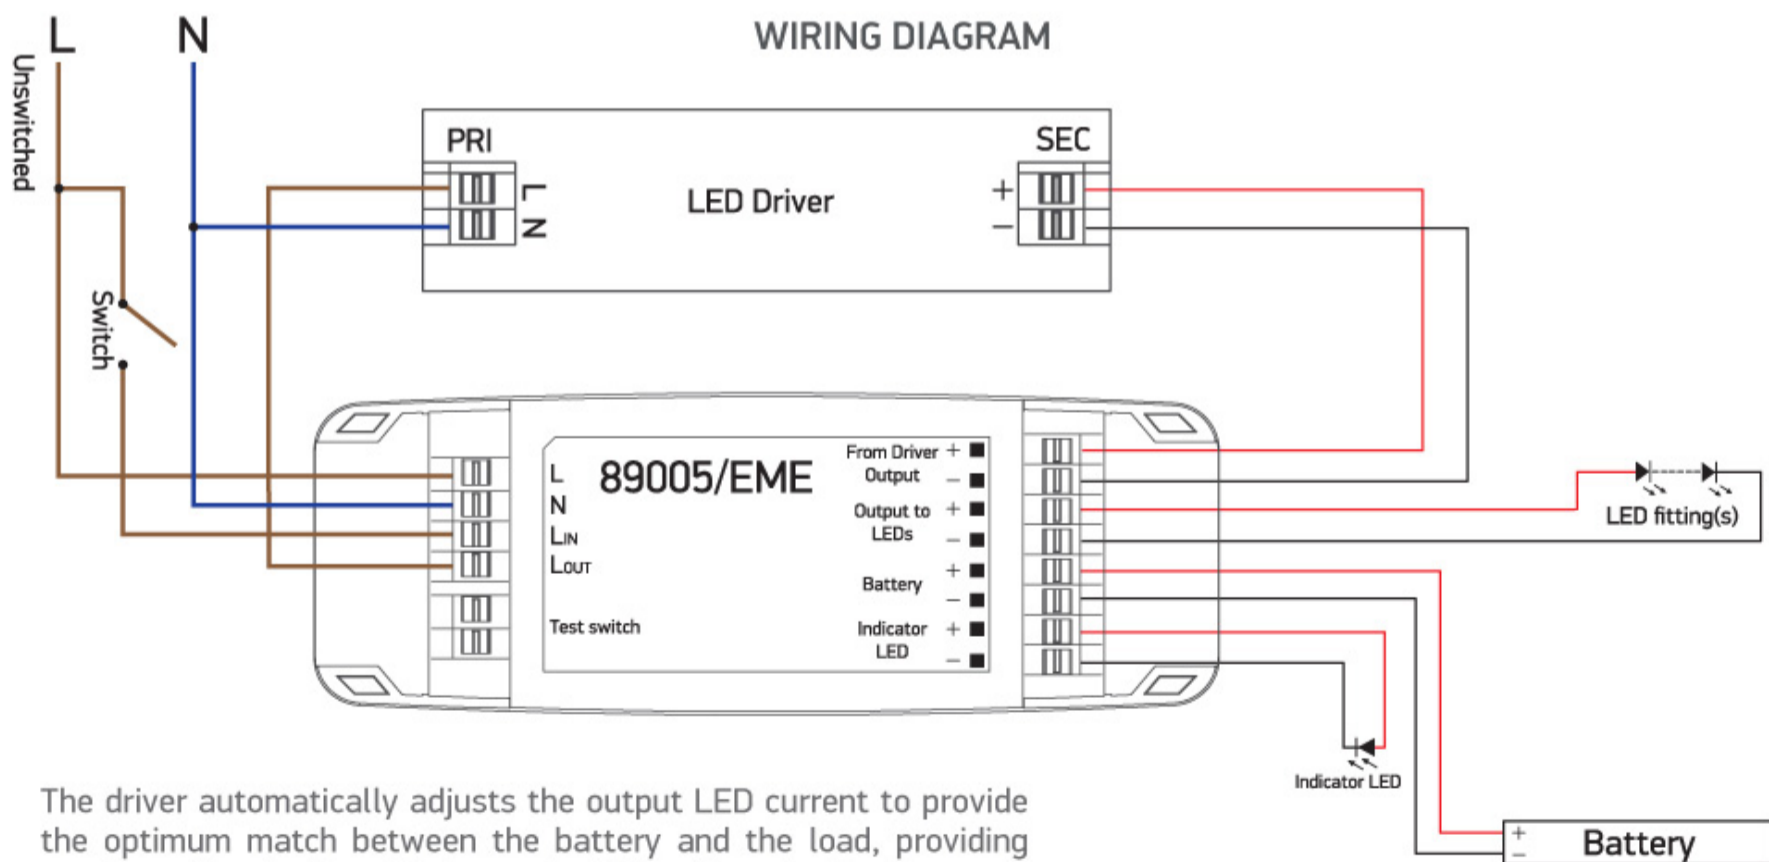

22 Emergency Lights>Universal LED Emergency Kit

89005/EME

Emergency pack for 5-50W LED downlights.

3 hours maintained.

Supplied complete with Ni-Mh 3,6V 4,0Ah battery.

Complies with standard EN61347-1 and any other specific standards.

Downloads

Dimensions

Wiring Diagram

The driver automatically adjusts the output LED current to provide the optimum match between the battery and the load, providing maximum illumination whilst ensuring full battery duration.

Emergency mode light output compared with normal operation:

Luminaire Power	5W	7W	10W	12W	15W	20W	25W	30W	35W	40W	45W	50W
	60%	43%	30%	25%	20%	15%	12%	10%	9%	8%	7%	6%

Physical Specification

Item Group	22 Emergency Lights
Family	Universal LED Emergency Kit
Order Code	89005/EME
Material	Plastic
Shape	Rectangular
Length	150mm
Width	54mm
Height	30mm
Indoor	Yes

Electrical Characteristics

Gear

Gear Type	Emergency Kit
Power(Watts)	5-50W
Output	320mA-40mA
Voltage Range	8-60V
IP Rating	IP20
Safety Class	
Dimmable	N/A
Operating Temp	55°C
Housing Material	Plastic
Output Terminal	Connector
Brand	One Light Ltd
Battery Capacity	4000mAh
Battery Voltage	3,6V
Operation Time	3 hours
Charging Time	24 hours
Maintained	Yes
Non Maintained	Yes