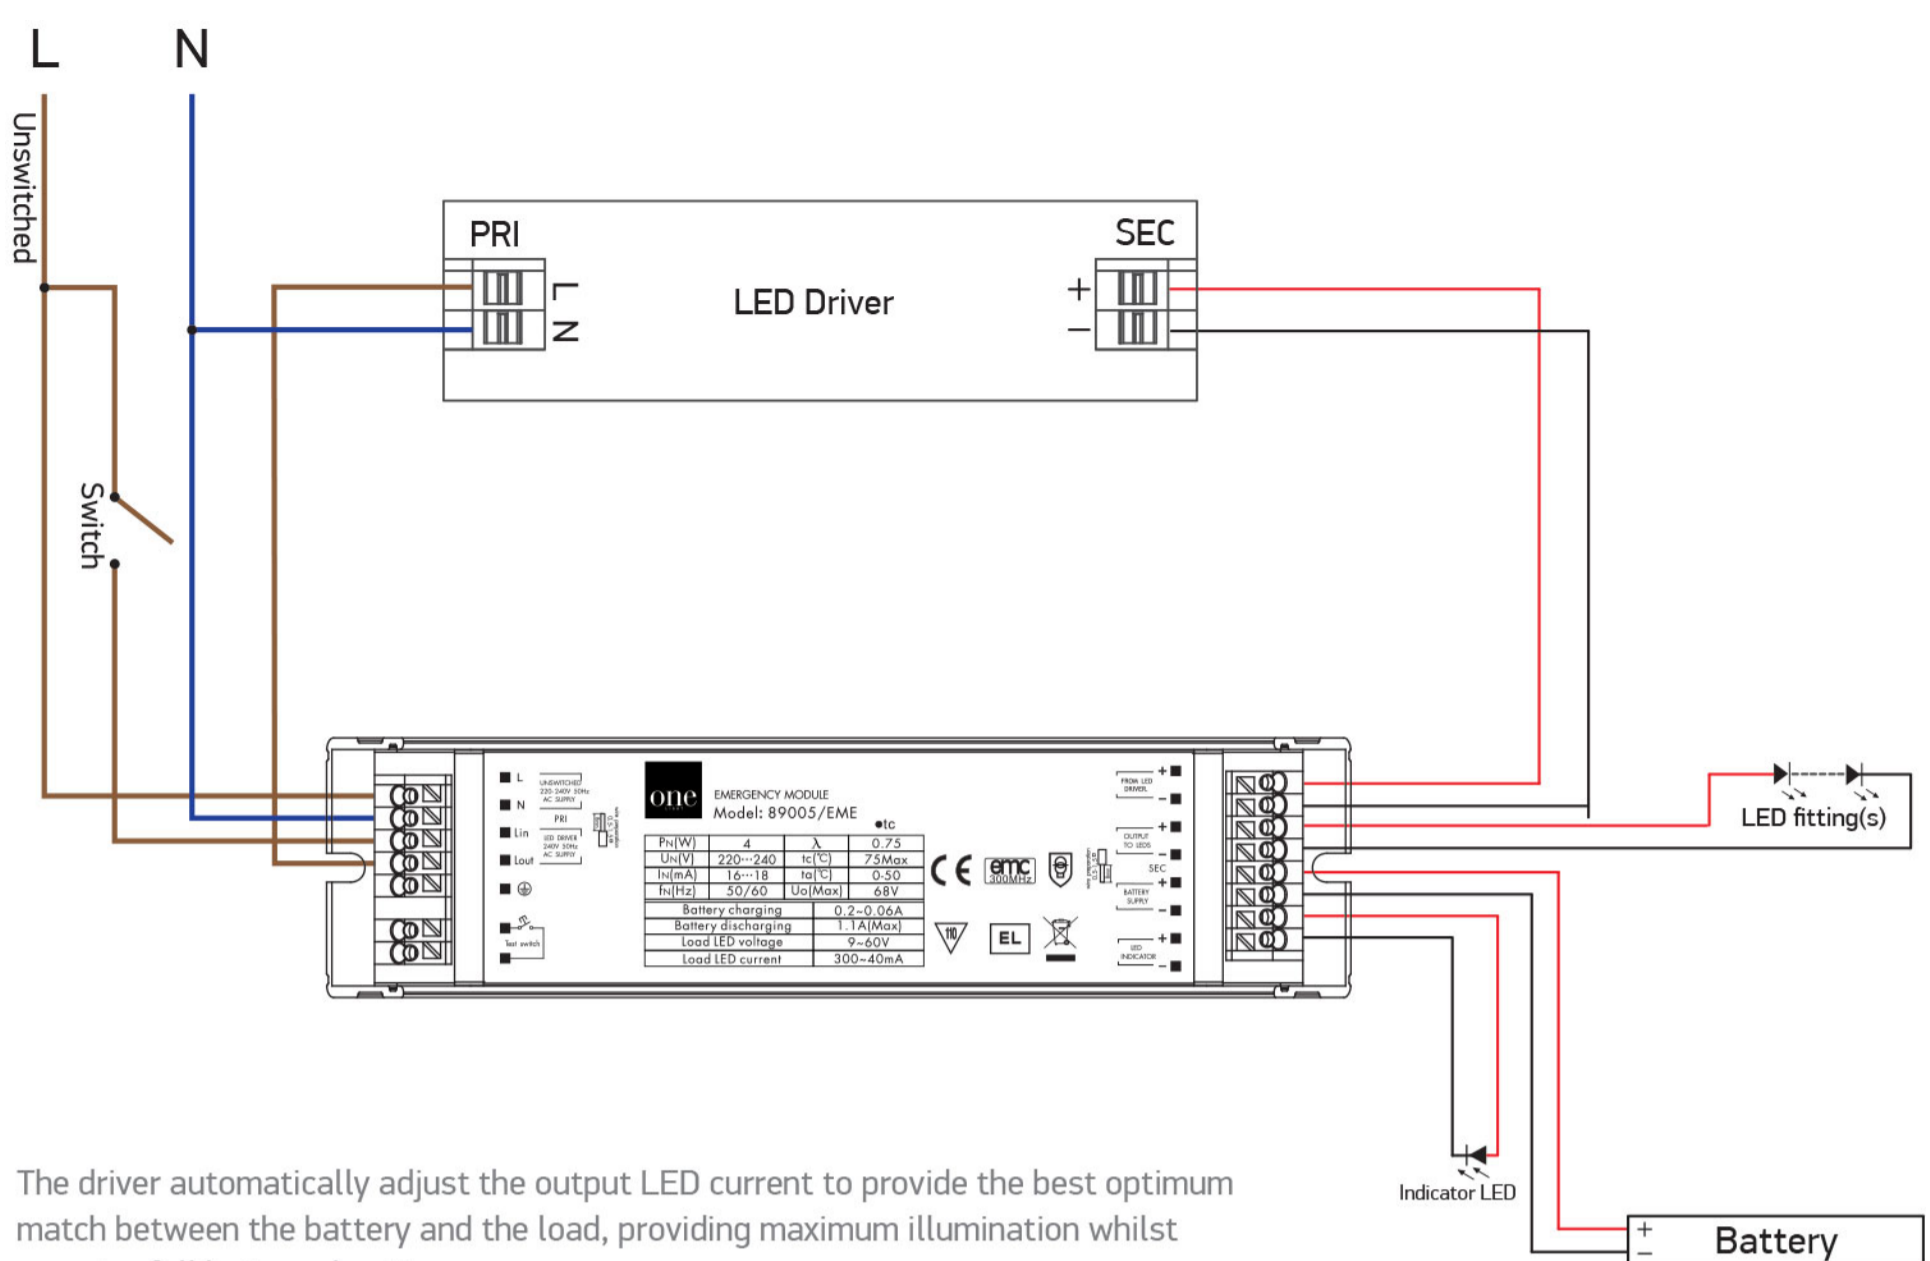

### Dimensions

### Wiring Diagram

The driver automatically adjust the output LED current to provide the best optimum match between the battery and the load, providing maximum illumination whilst ensuring full battery duration.