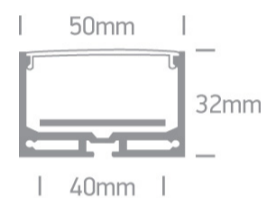

## 7912A/AL

2m Surface aluminium profile with PC opal diffuser.

Complete with 2 pairs end cups.

Suitable for 7880, 7884 & 7885 and LED Strips 40mm.

### Dimensions

## Physical Specification

Item Group	08 Strips & Profiles
Family	Surface / Suspended Wide Profiles External Driver
Order Code	7912A/AL
Colour	Aluminium
Material	Aluminium
Diffuser Material	PC
Shape	Rectangular
Length	2000mm
Width	50mm
Height	32mm
Surface Ceiling	Yes
Indoor	Yes