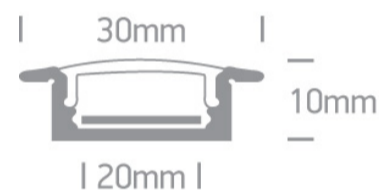

08 Strips & Profiles > Recessed Profiles

7906R/W

2m Recessed aluminium profile with PC opal diffuser.

Complete with 2 pairs end cups.

Suitable for 7820, 7829, 7835, 7844 & 7846 and LED Strips 20mm.

Downloads

Dimensions

Gallery

Physical Specification

Item Group	08 Strips & Profiles
Family	Recessed Profiles
Order Code	7906R/W
Colour	White
Material	Aluminium
Diffuser Material	PC
Shape	Rectangular

Length	2000mm
Width	30mm
Height	10mm
Cutout Hole Width	25mm
Cutout Hole Length	2000mm
Recessed Ceiling	Yes
Depth Required	12mm
Indoor	Yes