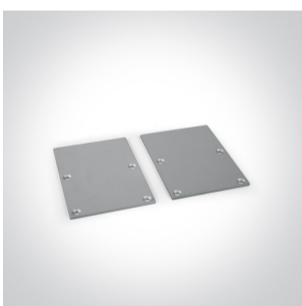

08 Strips & Profiles > Side Light Surface & Suspended Profiles

7906D/AL

2m Slim Surface aluminium profile with PC opal diffuser.

Complete with 2 pairs end cups.

Suitable for 7880, 7884 & 7885 and LED Strips 40mm.

Downloads

Dimensions

Gallery

Accessories

7900P

Related items

89030VL

89060VL

89075VL

89100VL

89150VL

Physical Specification

Item Group	08 Strips & Profiles
Family	Side Light Surface & Suspended Profiles
Order Code	7906D/AL
Colour	Aluminium
Material	Aluminium
Diffuser Material	PC
Shape	Rectangular
Length	2000mm
Width	55mm
Height	75mm
Indoor	Yes