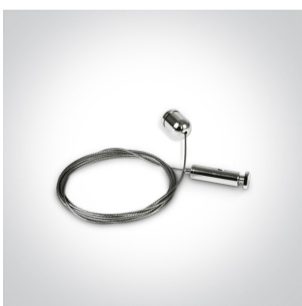

08 Strips & Profiles > Side Light Surface & Suspended Profiles

7906D/AL

2m Slim Surface aluminium profile with PC opal diffuser.

Complete with 2 pairs end cups.

Suitable for 7880, 7884 & 7885 and LED Strips 40mm.

Downloads

Dimensions

Gallery

Accessories

7900P

Related items

89030VL

89060VL

89075VL

89100VL

89150VL

Physical Specification

Item Group	08 Strips & Profiles
Family	Side Light Surface & Suspended Profiles
Order Code	7906D/AL
Colour	Aluminium
Material	Aluminium
Diffuser Material	PC
Shape	Rectangular
Length	2000mm
Width	55mm
Height	75mm
Indoor	Yes