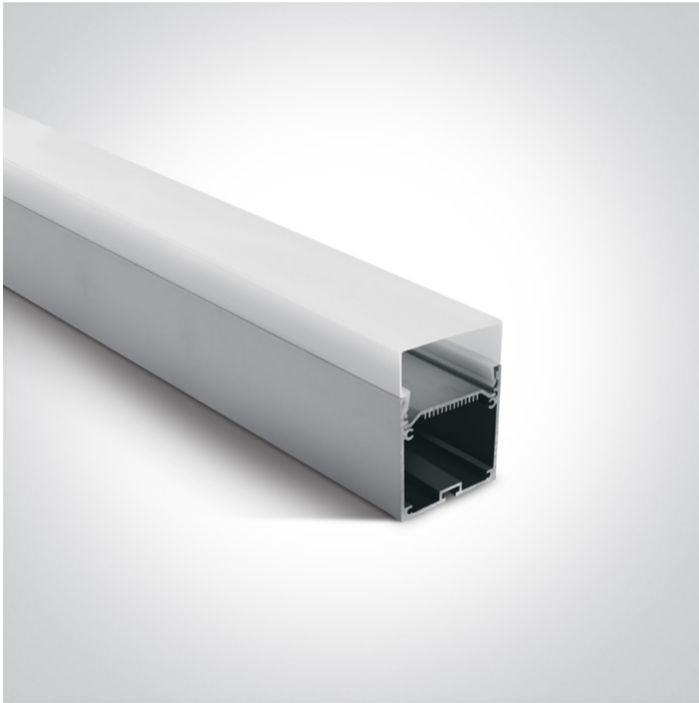

08 Strips & Profiles > Side Light Surface & Suspended Profiles

7906D/AL

2m Slim Surface aluminium profile with PC opal diffuser.

Complete with 2 pairs end cups.

Suitable for 7880, 7884 & 7885 and LED Strips 40mm.

Downloads

Dimensions

Gallery

Accessories

7900P

Related items

89030VL

89060VL

89075VL

89100VL

89150VL

Physical Specification

Item Group	08 Strips & Profiles
Family	Side Light Surface & Suspended Profiles
Order Code	7906D/AL
Colour	Aluminium
Material	Aluminium
Diffuser Material	PC
Shape	Rectangular
Length	2000mm
Width	55mm
Height	75mm
Indoor	Yes