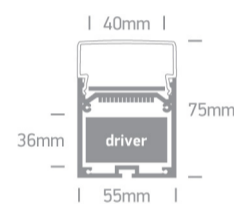

08 Strips & Profiles > Side Light Surface & Suspended Profiles

7906D/AL

2m Slim Surface aluminium profile with PC opal diffuser.

Complete with 2 pairs end cups.

Suitable for 7880, 7884 & 7885 and LED Strips 40mm.

Downloads

Dimensions

Gallery

Accessories

7900P

Related items

89030VL

89060VL

89075VL

89100VL

89150VL

Physical Specification

Item Group	08 Strips & Profiles
Family	Side Light Surface & Suspended Profiles
Order Code	7906D/AL
Colour	Aluminium
Material	Aluminium
Diffuser Material	PC
Shape	Rectangular
Length	2000mm
Width	55mm
Height	75mm
Indoor	Yes