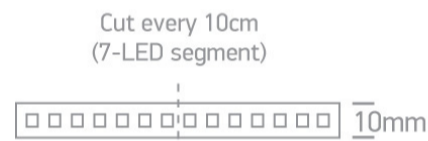

Dimensions