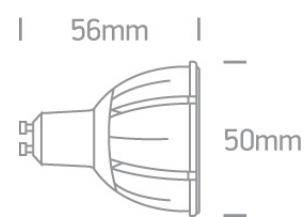

25 Lamps>Full Spectrum CRI97

7306GC/W

Full Spectrum 7W COB LED GU10 MR16 230V AC lamp.

Suitable for residential and commercial applications.

Complies with standard EN62560 and any other specific standards.

Downloads

Dimensions

Physical Specification

Item Group	25 Lamps
Family	Full Spectrum CRI97
Order Code	7306GC/W
Shape	Circular
Height	56mm
Diameter	50mm

Electrical Characteristics

Gear	No
Lamp	
Input Type	Mains Voltage

Input Voltage	220-240V
50 Hz	Yes
60 Hz	Yes
Power(Watts)	7W
Lamp Type	LED
Lamp Holder	GU10
LED Type	COB
LED Brand	Epistar
Dimmable	No

Illumination Data

Colour Temperature	3000K
Lumen Output	500lm
Light Efficiency	71,42lm/W
CRI	97
Beam Angle	36°
Illumination Diagram	

Packing Info

Box Length	5cm
Box Width	5cm
Box Height	6cm
Box Weight	0,055Kg
Pcs/Carton	100
Barcode	5291889052791
HS Code	8539500000

Energy Label

Energy Consumption

7kWh/1000h

Certification & Warranty

Warranty