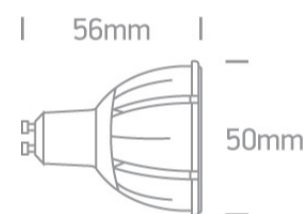

25 Lamps>Full Spectrum CRI97

7306GCD/EW

Triac Dimmable Full Spectrum 7,5W COB LED GU10 MR16 230V AC lamp.

Suitable for residential and commercial applications.

Complies with standard EN62560 and any other specific standards.

Downloads

Dimensions

Physical Specification

Item Group	25 Lamps
Family	Full Spectrum CRI97
Order Code	7306GCD/EW
Shape	Circular
Height	56mm
Diameter	50mm

Electrical Characteristics

Gear	No
Lamp	
Input Type	Mains Voltage

Input Voltage	220-240V
50 Hz	Yes
60 Hz	Yes
Power(Watts)	7,5W
Lamp Type	LED
Lamp Holder	GU10
LED Type	COB
LED Brand	Epistar
Dimmable	Yes
Dimmer type	Triac

Illumination Data

Colour Temperature	2700K
Lumen Output	500lm
Light Efficiency	71,42lm/W
CRI	97
Beam Angle	36°
Illumination Diagram	

Packing Info

Box Length	5cm
Box Width	5cm
Box Height	6cm
Box Weight	0,07Kg
Pcs/Carton	100
Carton Length	54cm
Carton Width	28cm
Carton Height	16cm
Carton Weight	8,1Kg
Barcode	5291889053279

Energy Label

Energy Consumption