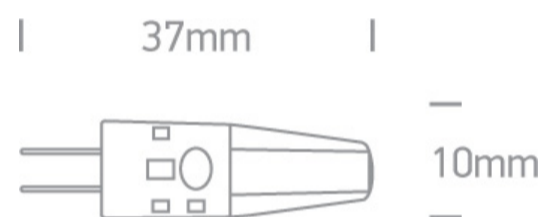

25 Lamps > LED Lamps

7101AL/W

COB LED G4 2W 12V AC/DC lamp.

Suitable for residential and commercial applications.

Complies with standard EN62560 and any other specific standards.

Downloads

Dimensions

Gallery

Physical Specification

Item Group	25 Lamps
Family	LED Lamps
Order Code	7101AL/W
Material	Silicone
Shape	Circular
Height	37mm
Diameter	10mm

Electrical Characteristics

Gear

Order Separately

Lamp

Input Type

Mains Voltage

Input Voltage

12V DC

Power(Watts)

2W

Lamp Type

LED

Lamp Holder

G4