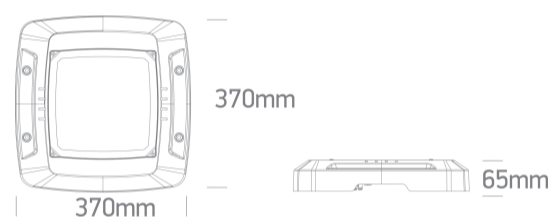

Downloads

Dimensions

Physical Specification

Item Group	21 Industrial & Floodlights
Family	The LED High Power Box Aluminium
Order Code	7058A/W/V
Colour	White
Material	Aluminium
Shape	Rectangular
Length	370mm
Width	370mm
Height	65mm
Surface Ceiling	Yes
Indoor	Yes
Outdoor	Yes

Colour Temperature	3000K-4000K-5000K
Lumen Output	18000 lm (120w)
Light Efficiency	150lm/W
CRI	80
Beam Angle	120°
Illumination Diagram	

Packing Info

Box Weight	4.800kg
Pcs/Carton	1
Barcode	5291889077503
HS Code	9405413990