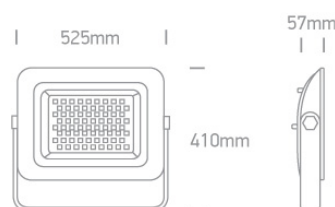

## 7028CF/B/D

250W AC LED flood light with adjustable mounting bracket.

IP65 rated for outdoor use.

Complies with standard EN60598-1 and any other specific standards.

### Dimensions

### Physical Specification

Item Group	21 Industrial & Floodlights
Family	AC LED Floodlights 100-250W
Order Code	7028CF/B/D
Colour	Black
Material	Die Cast
Diffuser Material	Glass
Shape	Rectangular
Length	525mm
Width	410mm
Height	57mm
Surface Ceiling	Yes
Surface Wall	Yes

#### Packing Info

Box Length
------------

41.5cm
--------

Box Width
-----------

5.5cm
-------

Box Height	52.5cm
Box Weight	7.800kg
Pcs/Carton	4
Carton Length	53.8cm
Carton Width	22.8cm
Carton Height	43cm
Carton Weight	13,8Kg
Barcode	5291889072713
HS Code	9405413990