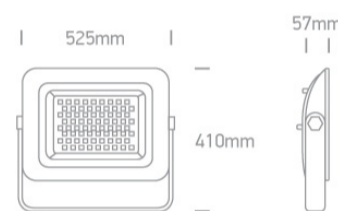

21 Industrial & Floodlights > AC LED Floodlights 100-250W

7028CF/B/C

250W AC LED flood light with adjustable mounting bracket.

IP65 rated for outdoor use.

Complies with standard EN60598-1 and any other specific standards.

Downloads

Dimensions

Physical Specification

Item Group	21 Industrial & Floodlights
Family	AC LED Floodlights 100-250W
Order Code	7028CF/B/C
Colour	Black
Material	Die Cast
Diffuser Material	Glass
Shape	Rectangular
Length	525mm
Width	410mm
Height	57mm
Surface Ceiling	Yes
Surface Wall	Yes

No

Cable Length

30cm

F Mark

Illumination Data

Colour Temperature

4000K

Lumen Output

Packing Info

Box Length

34.5cm

Box Width

5.3cm

Box Height	45.5cm
Box Weight	3,4Kg
Pcs/Carton	4
Carton Length	53.8cm
Carton Width	22.8cm
Carton Height	43cm
Carton Weight	13,8Kg
Barcode	5291889056034
HS Code	9405409900