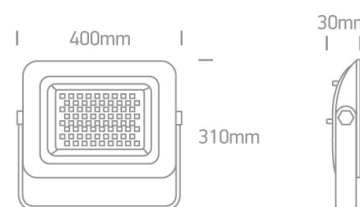

## 7028CE/B/C

150W AC LED flood light with adjustable mounting bracket.

IP65 rated for outdoor use.

Complies with standard EN60598-1 and any other specific standards.

### Dimensions

### Physical Specification

Item Group	21 Industrial & Floodlights
Family	AC LED Floodlights 100-250W
Order Code	7028CE/B/C
Colour	Black
Material	Die Cast
Diffuser Material	Glass
Shape	Rectangular
Length	400mm
Width	310mm
Height	30mm
Surface Ceiling	Yes
Surface Wall	Yes

#### Packing Info

Box Length	29.5cm
------------	--------

Box Width	4.5cm
Box Height	28cm
Box Weight	3,4Kg
Pcs/Carton	4
Carton Length	41.1cm
Carton Width	17.2cm
Carton Height	33.1cm
Carton Weight	13,8Kg
Barcode	5291889056027
HS Code	9405409900