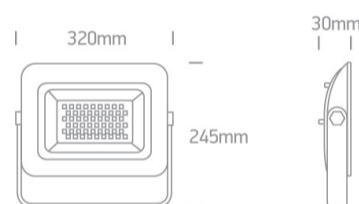

## 7028CD/B/C

100W AC LED flood light with adjustable mounting bracket.

IP65 rated for outdoor use.

Complies with standard EN60598-1 and any other specific standards.

### Dimensions

### Physical Specification

Item Group	21 Industrial & Floodlights
Family	AC LED Floodlights 100-250W
Order Code	7028CD/B/C
Colour	Black
Material	Die Cast
Diffuser Material	Glass
Shape	Rectangular
Length	320mm
Width	245mm
Height	30mm
Surface Ceiling	Yes
Surface Wall	Yes

## Packing Info

Box Length

22cm

Box Width

4cm

Box Height	28cm
Box Weight	2.050kg
Pcs/Carton	5
Carton Length	51.4cm
Carton Width	21.5cm
Carton Height	33.6cm
Carton Weight	15,1Kg
Barcode	5291889056010
HS Code	9405413990