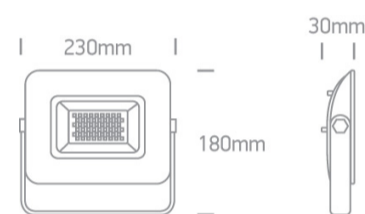

21 Industrial & Floodlights > AC LED Floodlights 10-50W

7028CC/B/C

50W AC LED flood light with adjustable mounting bracket.

IP65 rated for outdoor use.

Complies with standard EN60598-1 and any other specific standards.

Downloads

Dimensions

Physical Specification

Item Group	21 Industrial & Floodlights
Family	AC LED Floodlights 10-50W
Order Code	7028CC/B/C
Colour	Black
Material	Die Cast
Diffuser Material	Glass
Shape	Rectangular
Length	230mm
Width	180mm
Height	30mm
Surface Ceiling	Yes
Surface Wall	Yes

No

Cable Length

30cm

F Mark

Illumination Data

Colour Temperature

4000K

Lumen Output

Packing Info

Box Length

21,5cm

Box Width

4cm

Box Height	17cm
Box Weight	0.820kg
Pcs/Carton	10
Carton Length	47.4cm
Carton Width	18cm
Carton Height	40.2cm
Carton Weight	17,2Kg
Barcode	5291889056003
HS Code	9405413990