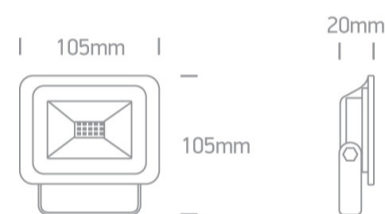

## 7028CA/B/C

10W AC LED flood light with adjustable mounting bracket.

IP65 rated for outdoor use.

Complies with standard EN60598-1 and any other specific standards.

### Dimensions

### Physical Specification

Item Group	21 Industrial & Floodlights
Family	AC LED Floodlights 10-50W
Order Code	7028CA/B/C
Colour	Black
Material	Die Cast
Diffuser Material	Glass
Shape	Rectangular
Length	105mm
Width	105mm
Height	20mm
Surface Ceiling	Yes
Surface Wall	Yes

## Packing Info

Box Length

11cm

Box Width

3cm

Box Height	11,5cm
Box Weight	0.235kg
Pcs/Carton	60
Carton Length	50cm
Carton Width	17cm
Carton Height	41.6cm
Carton Weight	14,2Kg
Barcode	5291889055969
HS Code	9405413990