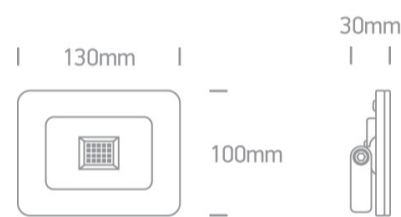

## 7028AG/B/C

10W AC LED flood light with adjustable mounting bracket.

IP65 rated for outdoor use.

Complies with standard EN60598-1 and any other specific standards.

### Dimensions

### Physical Specification

Item Group	21 Industrial & Floodlights
Family	The Glass Face AC LED Floodlights
Order Code	7028AG/B/C
Colour	Black
Material	Die Cast
Diffuser Material	Glass
Shape	Rectangular
Length	130mm
Width	100mm
Height	30mm
Surface Ceiling	Yes
Surface Wall	Yes