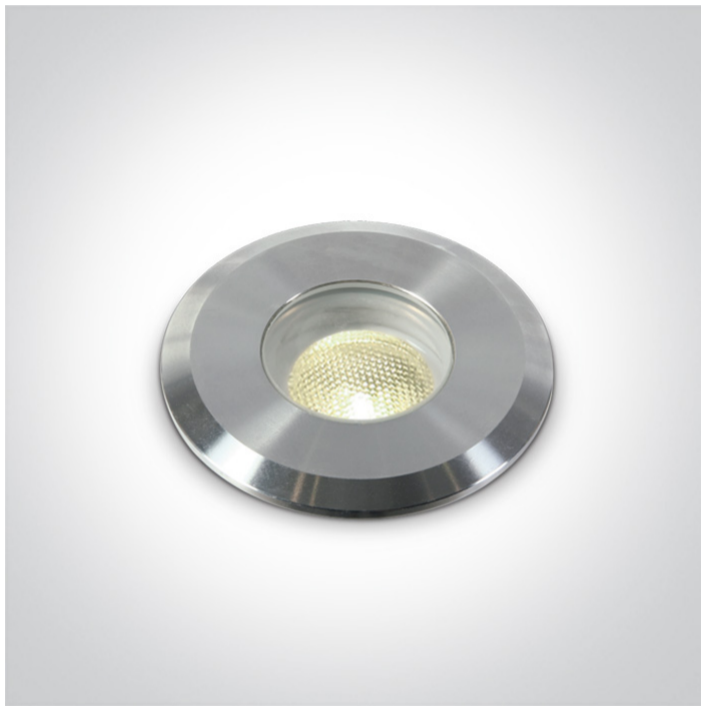

20 Garden & Underwater>The LED Underwater Range Stainless steel

69066/W

1W underwater LED spot, IP68.

Underwater only / 2m max depth.

Requires 24V driver.

Complies with standard EN60598-1 and any other specific standards.

## Physical Specification

Item Group	20 Garden & Underwater
Family	The LED Underwater Range Stainless steel
Order Code	69066/W
Colour	Stainless Steel
Material	Stainless Steel 316
Shape	Circular
Height	83mm