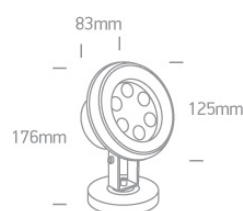

20 Garden & Underwater>The LED Underwater Range Stainless steel

69064B/W

6W underwater LED spot, IP68.

Underwater only / 2m max depth.

Requires 24V driver.

Complies with standard EN60598-1 and any other specific standards.

Downloads

Dimensions

Physical Specification

Item Group	20 Garden & Underwater
Family	The LED Underwater Range Stainless steel
Order Code	69064B/W
Colour	Stainless Steel
Material	Stainless Steel 316
Shape	Circular
Height	176mm
Diameter	125mm
Surface Wall	Yes
Surface Floor/Ground	Yes
Underwater	Yes
Adjustable	2 Directions