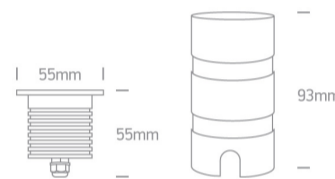

19 Wall Recessed & Inground>The Dark Light Inground Range Aluminium

69056A/W

3W COB LED inground, IP67.

Requires 24V driver.

Complies with standard EN60598-1 and any other specific standards.

Downloads

Dimensions

Must be ordered separately

89015V

Physical Specification

Item Group	19 Wall Recessed & Inground
Family	The Dark Light Inground Range Aluminium
Order Code	69056A/W
Colour	Aluminium
Material	Natural Aluminium
Diffuser Material	Glass

Shape	Circular
Height	55mm
Diameter	55mm
Cutout Hole Diameter	50mm
Inground	Yes
Depth Required	100mm + 300mm drainage
Indoor	Yes
Outdoor	Yes
IK Rating	8

Electrical Characteristics

Fitting

Input Type	Constant Voltage
Input Voltage	24V DC
Safety Class	
Power(Watts)	3W
IP Rating	IP67
Light Source	LED built in
LED Type	COB
LED Brand	Prolight
Cable Length	200cm
F Mark	

Illumination Data

Colour Temperature	3000K
Lumen Output	240lm
Light Efficiency	80lm/W
CRI	80
Beam Angle	38°

Illumination Diagram

Dark Light

Yes

Packing Info

Box Weight

0.320kg