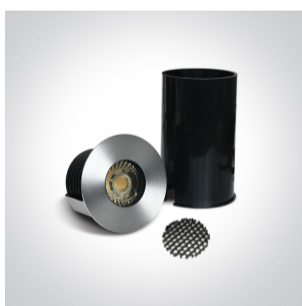

19 Wall Recessed & Inground>The COB Honeycomb Range

69052/W

3W COB LED inground with honeycomb, IP67.

Requires 24V driver.

Complies with standard EN60598-1 and any other specific standards.

Downloads

Dimensions

Gallery

Must be ordered separately

89015V

Physical Specification

Item Group	19 Wall Recessed & Inground
Family	The COB Honeycomb Range
Order Code	69052/W
Colour	Stainless Steel
Material	Stainless Steel 316
Diffuser Material	Glass
Shape	Circular
Height	55mm
Diameter	62mm
Cutout Hole Diameter	52mm
Inground	Yes
Depth Required	100mm + 300mm drainage
Indoor	Yes
Outdoor	Yes
IK Rating	8

Electrical Characteristics

Fitting

Input Type	Constant Voltage
Input Voltage	24V DC
Safety Class	
Power(Watts)	3W
IP Rating	IP67
Light Source	LED built in
LED Type	COB
LED Brand	Bridgelux
Cable Length	200cm
F Mark	