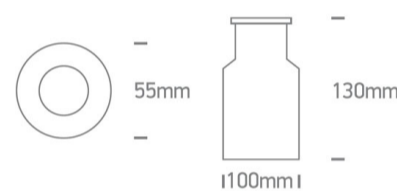

New 2025 Edition 2>Wall Recessed & Inground

69028A/W

2W AC LED inground, IP67, stainless steel 316.

Complies with standard EN60598-1 and any other specific standards.

Downloads

Dimensions

Physical Specification

Item Group	New 2025 Edition 2
Family	Wall Recessed & Inground
Order Code	69028A/W
Colour	Stainless Steel
Material	Stainless Steel 316
Diffuser Material	Glass
Shape	Circular
Height	130mm
Diameter	55mm
Cutout Hole Diameter	100mm
Inground	Yes
Depth Required	130mm+300mm drainage

Indoor	Yes
Outdoor	Yes
Adjustable	No
IK Rating	8

Electrical Characteristics

Gear	No
------	----

Fitting + Driver

Input Voltage	220-240V
50 Hz	Yes
60 Hz	Yes
Safety Class	
Power(Watts)	2W
IP Rating	IP67
Light Source	LED built in
Dimmable	No
Cable Length	200cm
F Mark	

Illumination Data

Colour Temperature	3000K
Lumen Output	90lm
Light Efficiency	45lm/W
CRI	80
Beam Angle	30°
Illumination Diagram	

Packing Info

Box Weight	0.591kg
------------	---------

Pcs/Carton

12

Barcode

5291889080138