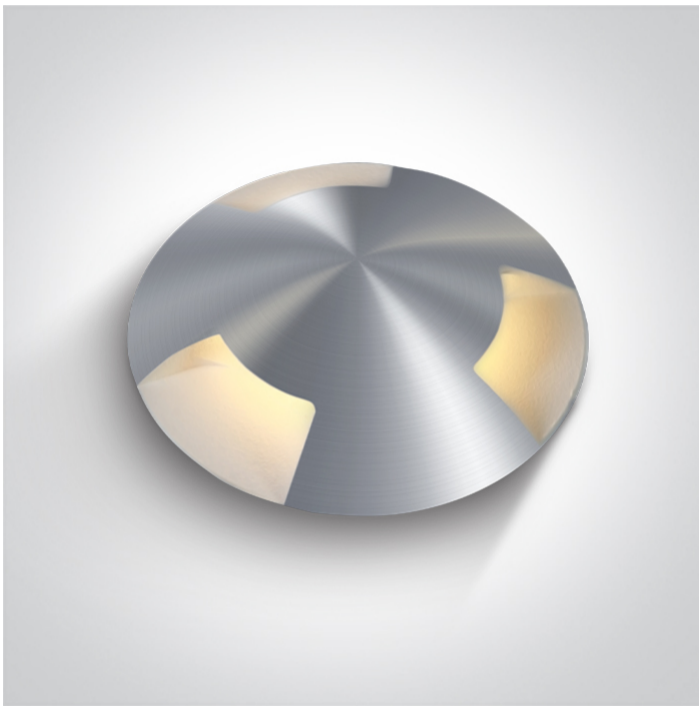

19 Wall Recessed & Inground>The Inground Midi Series Natural Aluminium

69015C/AL/W

3W LED inground, aluminium, for path illumination, IK08, IP67.

Requires 24V DC driver.

Complies with standard EN60598-1 and any other specific standards.

Downloads

Dimensions

Physical Specification

Item Group	19 Wall Recessed & Inground
Family	The Inground Midi Series Natural Aluminium
Order Code	69015C/AL/W
Colour	Aluminium
Material	Natural Aluminium
Shape	Circular
Height	62mm
Diameter	56mm
Cutout Hole Diameter	52mm
Inground	Yes
Depth Required	90mm+300mm drainage
Indoor	Yes

Outdoor	Yes
Adjustable	No
IK Rating	8

Electrical Characteristics

Fitting

Input Type	Constant Voltage
Input Voltage	24V DC
Safety Class	
Power(Watts)	3W
IP Rating	IP67
Light Source	LED built in
Cable Length	200cm
F Mark	