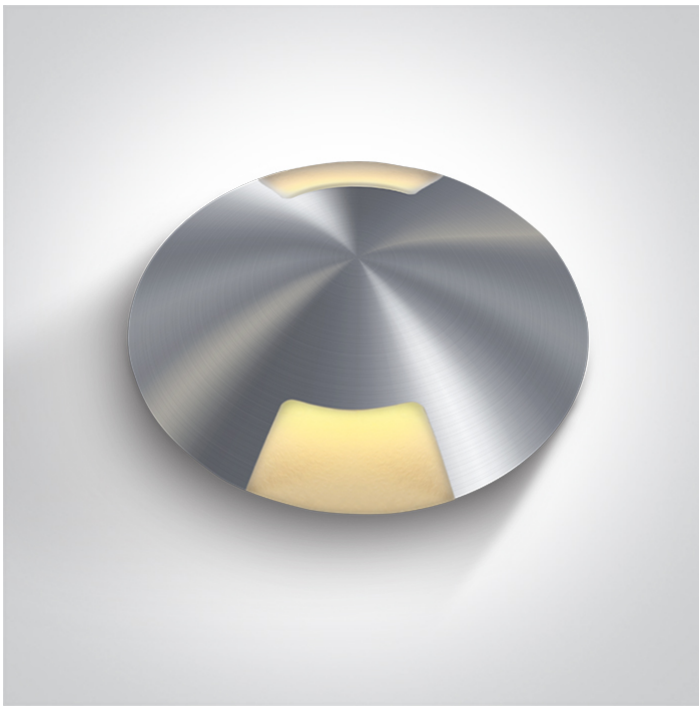

19 Wall Recessed & Inground>The Inground Midi Series Natural Aluminium

69015B/AL/W

3W LED inground, aluminium, for path illumination, IK08, IP67.

Requires 24V DC driver.

Complies with standard EN60598-1 and any other specific standards.

Downloads

Dimensions

Physical Specification

Item Group	19 Wall Recessed & Inground
Family	The Inground Midi Series Natural Aluminium
Order Code	69015B/AL/W
Colour	Aluminium
Material	Natural Aluminium
Shape	Circular
Height	62mm
Diameter	56mm
Cutout Hole Diameter	52mm
Inground	Yes
Depth Required	90mm+300mm drainage
Indoor	Yes

Outdoor	Yes
Adjustable	No
IK Rating	8

Electrical Characteristics

Fitting

Input Type	Constant Voltage
Input Voltage	24V DC
Safety Class	
Power(Watts)	3W
IP Rating	IP67
Light Source	LED built in
Cable Length	200cm
F Mark	