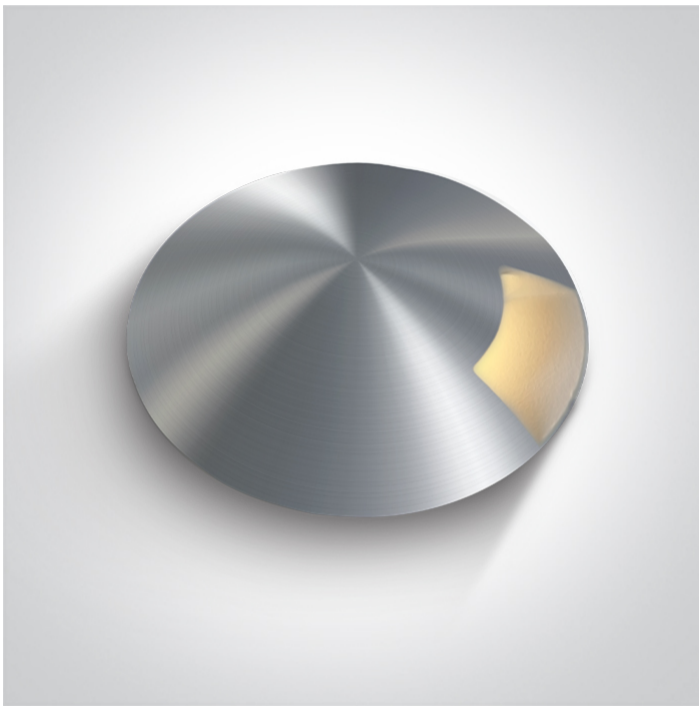

19 Wall Recessed & Inground>The Inground Midi Series Natural Aluminium

69015A/AL/W

3W LED inground, aluminium, for path illumination, IK08, IP67.

Requires 24V DC driver.

Complies with standard EN60598-1 and any other specific standards.

Downloads

Dimensions

Physical Specification

Item Group	19 Wall Recessed & Inground
Family	The Inground Midi Series Natural Aluminium
Order Code	69015A/AL/W
Colour	Aluminium
Material	Natural Aluminium
Shape	Circular
Height	62mm
Diameter	56mm
Cutout Hole Diameter	52mm
Inground	Yes
Depth Required	90mm+300mm drainage
Indoor	Yes

Outdoor	Yes
Adjustable	No
IK Rating	8

Electrical Characteristics

Fitting

Input Type	Constant Voltage
Input Voltage	24V DC
Safety Class	
Power(Watts)	3W
IP Rating	IP67
Light Source	LED built in
Cable Length	200cm
F Mark	