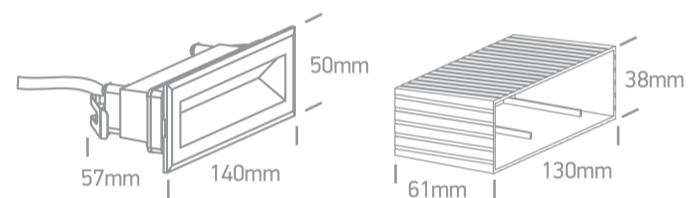

19 Wall Recessed & Inground > Outdoor Dark Light Wall Recessed Die cast

**68080B/B/W**

IP65 3W LED recessed wall light. Ideal for indoor and outdoor, corridors and stairs illumination.

AC LED.

Supplied with box for concrete installation

Complies with standard EN60598-1 and any other specific standards.

Downloads

Dimensions

Physical Specification

Item Group	19 Wall Recessed & Inground
Family	Outdoor Dark Light Wall Recessed Die cast
Order Code	68080B/B/W
Colour	Black
Material	ABS + PC
Shape	Rectangular
Length	140mm
Width	57mm
Height	50mm
Recessed wall	Yes
Depth Required	70mm
Indoor	Yes