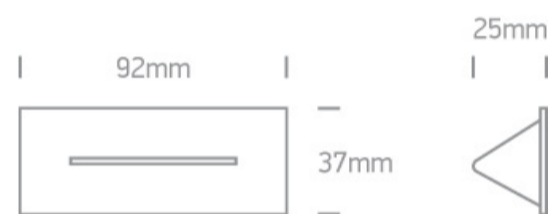

19 Wall Recessed & Inground > Indoor Decorative Wall Recessed

68078/W/W

2W LED wall recessed light, IP20

Requires 700mA driver.

Complies with standard EN60598-1 and any other specific standards.

Downloads

Dimensions

Must be ordered separately

89004A

89004AT

Physical Specification

Item Group	19 Wall Recessed & Inground
Family	Indoor Decorative Wall Recessed
Order Code	68078/W/W
Colour	White
Material	Aluminium
Shape	Rectangular

Length	92mm
Width	37mm
Height	25mm
Cutout Hole Width	80mm
Cutout Hole Length	25mm
Recessed wall	Yes
Depth Required	60mm
Indoor	Yes

Electrical Characteristics

Fitting

Input Type	Constant Current
Input Current	700mA
Safety Class	
Power(Watts)	1W
IP Rating	IP20
Light Source	LED built in
LED Brand	Philips
Cable Length	30cm
F Mark	

Illumination Data

Colour Temperature	3000K
Lumen Output	80lm
Light Efficiency	40lm/W
CRI	80
Illumination Diagram	
Dark Light	Yes

Packing Info

Pcs/Carton

100

Barcode

5291889064268

HS Code