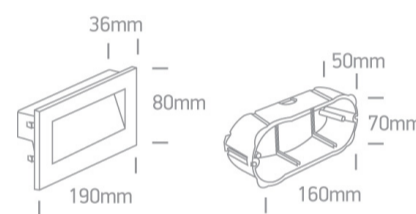

19 Wall Recessed & Inground>The Glass Face Recessed Lights

68076A/W/W

4W Glass SMD LED recessed wall light, IP65.

AC LED

Complies with standard EN60598-1 and any other specific standards.

Downloads

Dimensions

Physical Specification

Item Group	19 Wall Recessed & Inground
Family	The Glass Face Recessed Lights
Order Code	68076A/W/W
Colour	White
Material	Glass
Shape	Rectangular
Length	190mm
Width	80mm
Height	36mm
Cutout Hole Width	115mm
Cutout Hole Length	70mm
Recessed wall	Yes

Depth Required	55mm
Indoor	Yes
Outdoor	Yes
Adjustable	No

Electrical Characteristics

Gear	No
------	----

Fitting + Driver

Input Voltage	220-240V
50 Hz	Yes
60 Hz	Yes
Safety Class	
Power(Watts)	4W
IP Rating	IP65
Light Source	LED built in
Dimmable	No
F Mark	

Illumination Data

Colour Temperature	3000K
Lumen Output	270lm
Light Efficiency	67,5lm/W
CRI	80
Beam Angle	36°
Illumination Diagram	
Dark Light	Yes

Packing Info

Box Weight	0.491kg
------------	---------

Pcs/Carton	12
Barcode	5291889059448
HS Code	9405115000