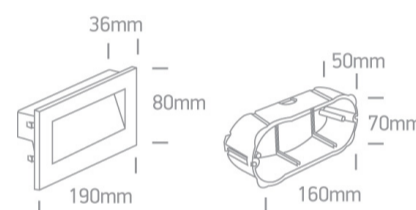

19 Wall Recessed & Inground>The Glass Face Recessed Lights

68076A/B/W

4W Glass SMD LED recessed wall light, IP65.

AC LED

Complies with standard EN60598-1 and any other specific standards.

Downloads

Dimensions

Physical Specification

Item Group	19 Wall Recessed & Inground
Family	The Glass Face Recessed Lights
Order Code	68076A/B/W
Colour	Black
Material	Glass
Shape	Rectangular
Length	190mm
Width	80mm
Height	36mm
Cutout Hole Width	115mm
Cutout Hole Length	70mm
Recessed wall	Yes

Depth Required	55mm
Indoor	Yes
Outdoor	Yes
Adjustable	No

Electrical Characteristics

Gear	No
------	----

Fitting + Driver

Input Voltage	220-240V
50 Hz	Yes
60 Hz	Yes
Safety Class	
Power(Watts)	4W
IP Rating	IP65
Light Source	LED built in
Dimmable	No
F Mark	

Illumination Data

Colour Temperature	3000K
Lumen Output	270lm
Light Efficiency	67,5lm/W
CRI	80
Beam Angle	36°
Illumination Diagram	
Dark Light	Yes

Packing Info

Box Weight	0.491kg
------------	---------

Pcs/Carton	12
Barcode	5291889062325
HS Code	9405115000