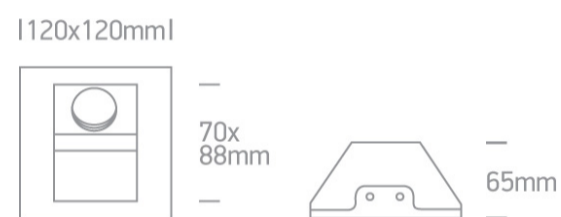

## 68054

50W MR16 GU10 wall recessed light, IP20.

Complies with standard EN60598-1 and any other specific standards.

### Dimensions

### Physical Specification

Item Group	19 Wall Recessed & Inground
Family	Indoor Dark Light Wall Recessed
Order Code	68054
Colour	White
Material	Gypsum
Shape	Rectangular
Length	120mm
Width	120mm
Height	65mm
Cutout Hole Width	121mm
Cutout Hole Length	121mm
Recessed wall	Yes

#### Packing Info

Box Length	14cm
Box Width	14cm
Box Height	8,5cm
Box Weight	0,8Kg

Pcs/Carton	24
Barcode	5291889031741
HS Code	9405409900