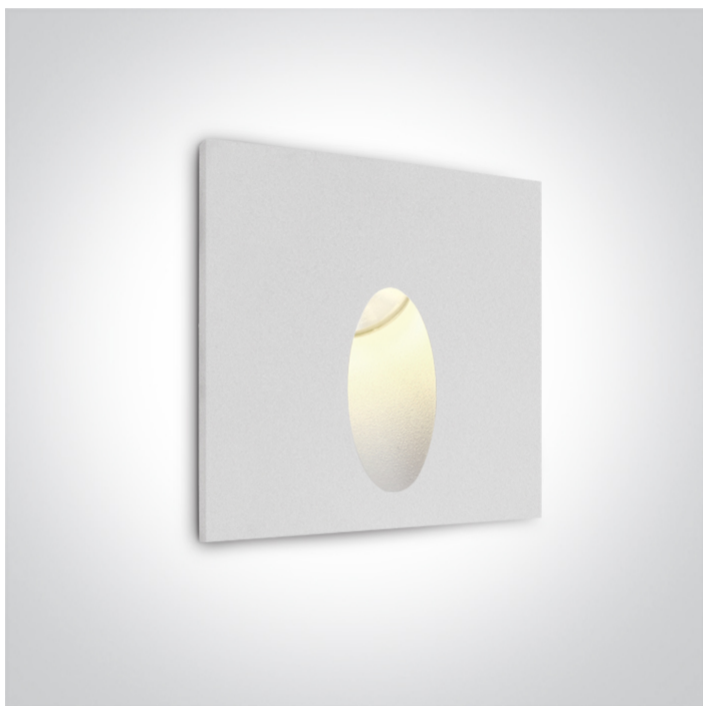

19 Wall Recessed & Inground > Indoor/Outdoor Dark Light Wall Recessed

68032/W/W

3W LED recessed wall light, IP54, ideal for, indoor and outdoor, corridors and stairs illumination.

Complete with driver.

Supplied with box for concrete installation

Complies with standard EN60598-1 and any other specific standards.

Downloads

Dimensions

Physical Specification

Item Group	19 Wall Recessed & Inground
Family	Indoor/Outdoor Dark Light Wall Recessed
Order Code	68032/W/W
Colour	White
Material	Aluminium
Shape	Rectangular
Length	70mm
Width	70mm
Height	45mm
Cutout Hole Diameter	52mm
Recessed wall	Yes
Depth Required	110mm Concrete 50mm Gypsum