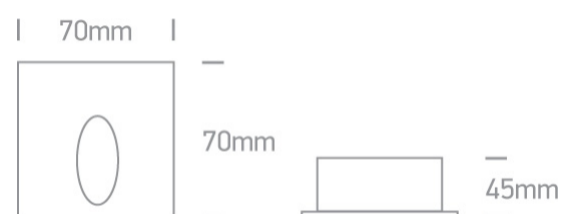

19 Wall Recessed & Inground > Indoor/Outdoor Dark Light Wall Recessed

68032/W/W

3W LED recessed wall light, IP54, ideal for, indoor and outdoor, corridors and stairs illumination.

Complete with driver.

Supplied with box for concrete installation

Complies with standard EN60598-1 and any other specific standards.

Downloads

Dimensions

Physical Specification

Item Group	19 Wall Recessed & Inground
Family	Indoor/Outdoor Dark Light Wall Recessed
Order Code	68032/W/W
Colour	White
Material	Aluminium
Shape	Rectangular
Length	70mm
Width	70mm
Height	45mm
Cutout Hole Diameter	52mm
Recessed wall	Yes
Depth Required	110mm Concrete 50mm Gypsum

Illumination Data

Colour Temperature	3000K
Illumination Diagram	
Dark Light	Yes

Packing Info

Box Length	11cm
Box Width	7,5cm
Box Height	7,5cm
Box Weight	0.380kg
Pcs/Carton	30
Barcode	5291889076810
HS Code	9405413990