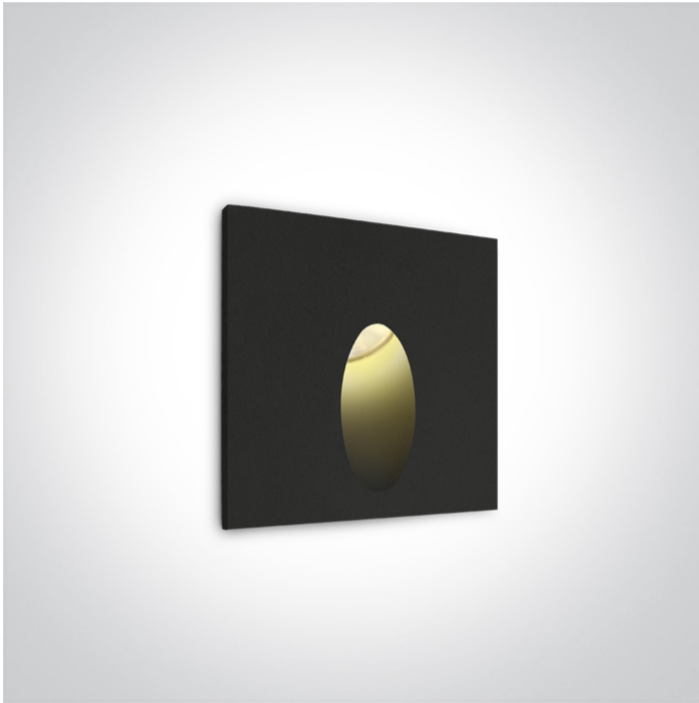

19 Wall Recessed & Inground>Indoor/Outdoor Dark Light Wall Recessed

68032/B/W

3W LED recessed wall light, IP54, ideal for, indoor and outdoor, corridors and stairs illumination.

Complete with driver.

Supplied with box for concrete installation

Indoor/Outdoor Dark Light Wall Recessed

Order Code

68032/B/W

Colour

Black

Material

Aluminium

Shape