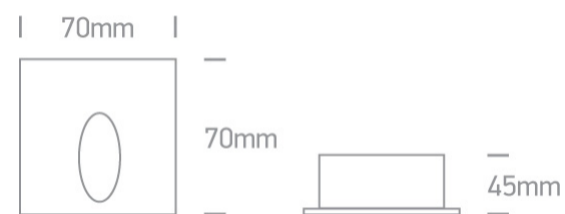

19 Wall Recessed & Inground>Indoor/Outdoor Dark Light Wall Recessed

68032/B/W

3W LED recessed wall light, IP54, ideal for, indoor and outdoor, corridors and stairs illumination.

Complete with driver.

Supplied with box for concrete installation

Complies with standard EN60598-1 and any other specific standards.

Downloads

Dimensions

Gallery

Physical Specification

Item Group

19 Wall Recessed & Inground

Family

Indoor/Outdoor Dark Light Wall Recessed

Order Code

68032/B/W

Colour

Black

Material

Aluminium

Shape

Rectangular

Length

70mm

Width	70mm
Height	45mm
Cutout Hole Diameter	52mm
Recessed wall	Yes
Depth Required	110mm Concrete 50mm Gypsum
Indoor	Yes
Outdoor	Yes
Adjustable	No

Electrical Characteristics

Gear	Built In
Fitting + Driver	
Input Voltage	100-240V
50 Hz	Yes
60 Hz	Yes
Safety Class	
Power(Watts)	3W
IP Rating	IP54
Light Source	LED built in
Dimmable	No
F Mark	