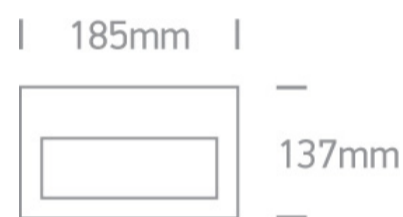

19 Wall Recessed & Inground > Outdoor Dark Light Wall Recessed Die cast

68016/B/W

2W LED wall recessed light, IP54, ideal for both indoor and outdoor installation.

Supplied with box for concrete installation.

Complies with standard EN60598-1 and any other specific standards.

Downloads

Dimensions

Gallery

Physical Specification

Item Group	19 Wall Recessed & Inground
Family	Outdoor Dark Light Wall Recessed Die cast
Order Code	68016/B/W
Colour	Black
Material	Die Cast
Shape	Rectangular
Length	185mm

Width	137mm
Cutout Hole Diameter	170x120mm
Recessed wall	Yes
Depth Required	90mm
Indoor	Yes
Outdoor	Yes
Adjustable	No

Electrical Characteristics

Gear	No
------	----

Fitting + Driver

Input Voltage	220-240V
---------------	----------