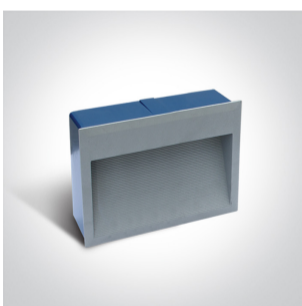

19 Wall Recessed & Inground > Outdoor Dark Light Wall Recessed Die cast

68016/B/W

2W LED wall recessed light, IP54, ideal for both indoor and outdoor installation.

Supplied with box for concrete installation.

Complies with standard EN60598-1 and any other specific standards.

Downloads

Dimensions

Gallery

Physical Specification

Item Group	19 Wall Recessed & Inground
Family	Outdoor Dark Light Wall Recessed Die cast
Order Code	68016/B/W
Colour	Black
Material	Die Cast
Shape	Rectangular
Length	185mm

Width	137mm
Cutout Hole Diameter	170x120mm
Recessed wall	Yes
Depth Required	90mm
Indoor	Yes
Outdoor	Yes
Adjustable	No

Electrical Characteristics

Gear	No
------	----

Fitting + Driver

Input Voltage	220-240V
---------------	----------