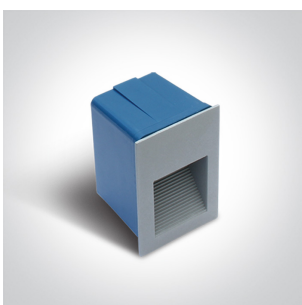

19 Wall Recessed & Inground > Outdoor Dark Light Wall Recessed Die cast

68012/G/W

1,5W LED wall recessed light, IP54, ideal for both indoor and outdoor installation.

Supplied with box for concrete installation.

Complies with standard EN60598-1 and any other specific standards.

Downloads

Dimensions

Gallery

Physical Specification

Item Group

19 Wall Recessed & Inground

Family

Outdoor Dark Light Wall Recessed Die cast

Order Code

68012/G/W

Colour

Grey

Material

Die Cast

Shape