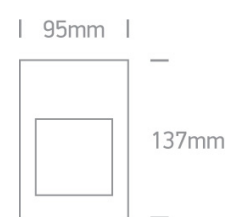

19 Wall Recessed & Inground > Outdoor Dark Light Wall Recessed Die cast

68012/G/W

1,5W LED wall recessed light, IP54, ideal for both indoor and outdoor installation.

Supplied with box for concrete installation.

Complies with standard EN60598-1 and any other specific standards.

Downloads

Dimensions

Gallery

Physical Specification

Item Group

19 Wall Recessed & Inground

Family

Rectangular

Length

95mm

Width	137mm
Cutout Hole Diameter	80x120mm
Recessed wall	Yes
Depth Required	90mm
Indoor	Yes
Outdoor	Yes
Adjustable	No

Electrical Characteristics

Gear	No
------	----

Fitting + Driver

Input Voltage	220-240V
---------------	----------