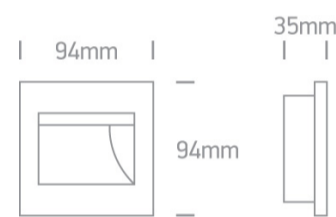

19 Wall Recessed & Inground > Indoor Square Wall Recessed

68007/W/W

1,5 W Wall recessed LED light, ideal for step and corridor illumination.

Supplied complete with non-dimmable LED driver.

Complies with standard EN60598-1 and any other specific standards.

Downloads

Dimensions

Gallery

Physical Specification

Item Group	19 Wall Recessed & Inground
Family	Indoor Square Wall Recessed
Order Code	68007/W/W
Colour	White
Material	Plastic
Shape	Rectangular
Length	94mm

Width	94mm
Height	35mm
Cutout Hole Width	86mm
Cutout Hole Length	86mm
Recessed wall	Yes
Depth Required	40mm
Indoor	Yes
Adjustable	No

Electrical Characteristics

Gear	External-Included
Fitting + Driver	
Input Voltage	100-240V
50 Hz	Yes
60 Hz	Yes
Safety Class	
Power(Watts)	1,5W
IP Rating	IP20
Light Source	LED built in
F Mark	

Illumination Data

Colour Temperature	3000K
Lumen Output	100lm
Light Efficiency	66,67lm/W
Illumination Diagram	
Dark Light	Yes

Packing Info

Box Length	9,7cm
Box Width	5,4cm
Box Height	9,7cm
Box Weight	0,14Kg
Pcs/Carton	50
Barcode	5291889035374
HS Code	9405104090