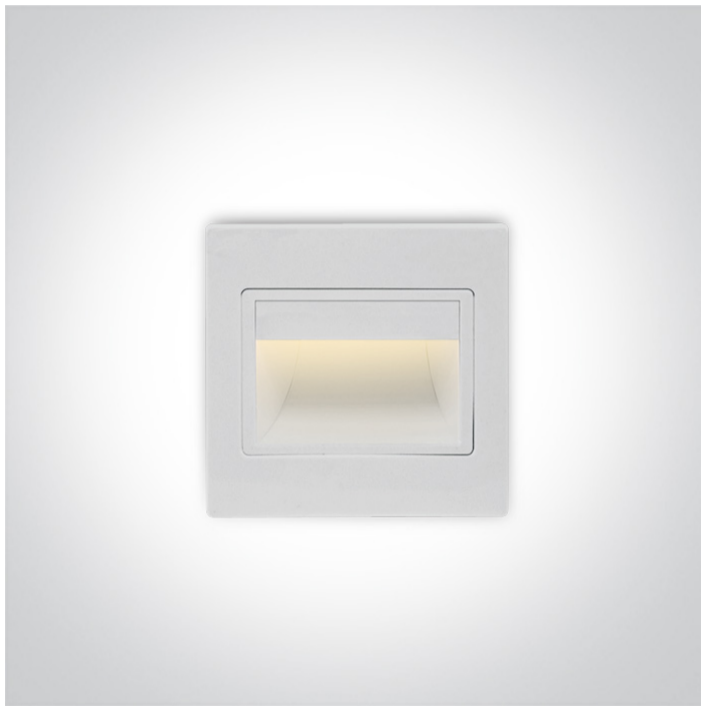

19 Wall Recessed & Inground > Indoor Square Wall Recessed

68007/W/W

1,5 W Wall recessed LED light, ideal for step and corridor illumination.

Supplied complete with non-dimmable LED driver.

Complies with standard EN60598-1 and any other specific standards.

Downloads

Dimensions

Gallery

Physical Specification

Item Group	19 Wall Recessed & Inground
Family	Indoor Square Wall Recessed
Order Code	68007/W/W
Colour	White
Material	Plastic
Shape	Rectangular
Length	94mm

Width	94mm
Height	35mm
Cutout Hole Width	86mm
Cutout Hole Length	86mm
Recessed wall	Yes
Depth Required	40mm
Indoor	Yes
Adjustable	No

Electrical Characteristics

Gear	External-Included
Fitting + Driver	
Input Voltage	100-240V
50 Hz	Yes
60 Hz	Yes
Safety Class	
Power(Watts)	1,5W
IP Rating	IP20
Light Source	LED built in
F Mark	

Fitting	
Input Type	Constant Current
Power(Watts)	1,5W
IP Rating	IP20
Light Source	LED built in
LED Brand	Epistar

Gear	
Gear Type	Led Driver

Input Voltage	100-240V
50 Hz	Yes
60 Hz	Yes
Power(Watts)	1,5W
Power Factor	0,5
Constant Current	Yes
IP Rating	IP20
Safety Class	
Housing Material	Plastic
Brand	One Light