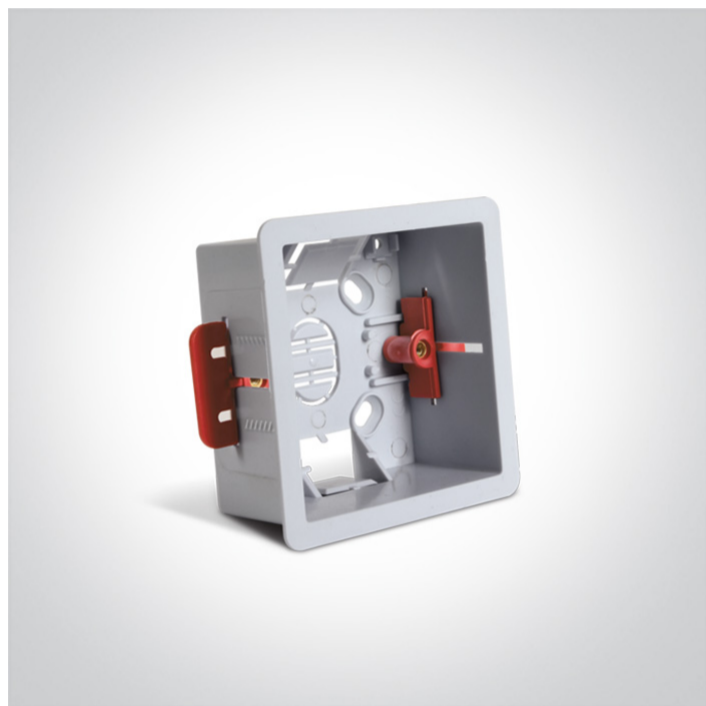

New 2021 Edition 2>Wall Recessed & Inground

68006N/BOX

WALL RECESSED BOX FOR 68006N SUITABLE FOR 68006N/W

Downloads

Dimensions

Physical Specification

Item Group	New 2021 Edition 2
Family	Wall Recessed & Inground
Order Code	68006N/BOX
Material	Plastic
Shape	Rectangular
Length	85mm
Width	85mm
Height	39mm
Cutout Hole Width	78mm
Cutout Hole Length	78mm
Recessed wall	Yes

switch to
one light!

one
LIGHT