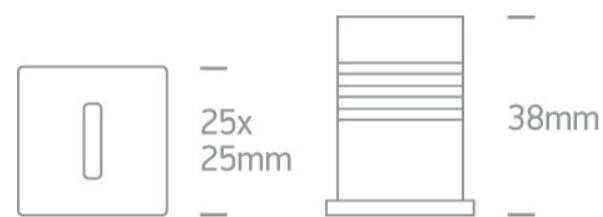

19 Wall Recessed & Inground > Indoor Decorative Wall Recessed

68004B/W/W

1W Wall Recessed LED Dark Light, IP20.

Requires 350mA driver.

Driver can not pass through cutout hole.

Complies with standard EN60598-1 and any other specific standards.

Downloads

Dimensions

Must be ordered separately

89004

Physical Specification

Item Group	19 Wall Recessed & Inground
Family	Indoor Decorative Wall Recessed
Order Code	68004B/W/W
Colour	White
Material	Die Cast
Shape	Rectangular

Length	25mm
Width	25mm
Height	35mm
Cutout Hole Diameter	20mm
Recessed wall	Yes
Depth Required	50mm
Indoor	Yes
Adjustable	No

Electrical Characteristics

Fitting

Input Type	Constant Current
Input Current	350mA
Safety Class	
Power(Watts)	1W
IP Rating	IP20
Light Source	LED built in
LED Brand	Cree
Cable Length	40cm
F Mark	

Illumination Data

Colour Temperature	3000K
Lumen Output	50lm
Light Efficiency	50lm/W
CRI	80
Illumination Diagram	
Dark Light	Yes

Packing Info

Box Length	5cm
Box Width	5cm
Box Height	4cm
Pcs/Carton	100
Barcode	5291889061854
HS Code	9405409900