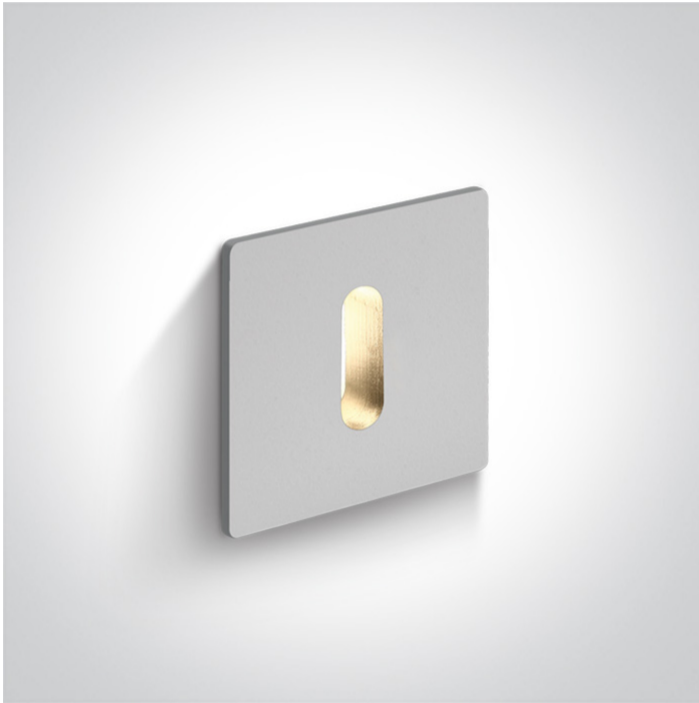

19 Wall Recessed & Inground > Indoor Decorative Wall Recessed

68004B/W/W

1W Wall Recessed LED Dark Light, IP20.

Requires 350mA driver.

Driver can not pass through cutout hole.

Complies with standard EN60598-1 and any other specific standards.

Downloads

Dimensions

Must be ordered separately

89004

Physical Specification

Item Group	19 Wall Recessed & Inground
Family	Indoor Decorative Wall Recessed
Order Code	68004B/W/W
Colour	White
Material	Die Cast
Shape	Rectangular

Length	25mm
Width	25mm
Height	35mm
Cutout Hole Diameter	20mm
Recessed wall	Yes
Depth Required	50mm
Indoor	Yes
Adjustable	No

Electrical Characteristics

Fitting

Input Type	Constant Current
Input Current	350mA
Safety Class	
Power(Watts)	1W
IP Rating	IP20
Light Source	LED built in
LED Brand	Cree
Cable Length	40cm
F Mark	