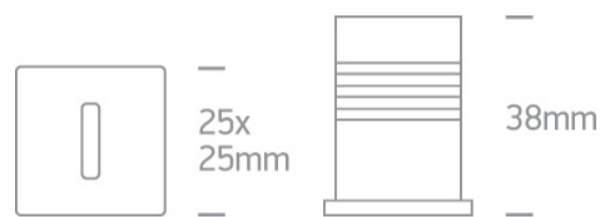

19 Wall Recessed & Inground > Indoor Decorative Wall Recessed

68004B/AL/W

1W Wall Recessed LED Dark Light, IP20.

Requires 350mA driver.

Driver can not pass through cutout hole.

Complies with standard EN60598-1 and any other specific standards.

Downloads

Dimensions

Must be ordered separately

89004

Physical Specification

Item Group	19 Wall Recessed & Inground
Family	Indoor Decorative Wall Recessed
Order Code	68004B/AL/W
Colour	Aluminium
Material	Die Cast
Shape	Rectangular

Length	25mm
Width	25mm
Height	35mm
Cutout Hole Diameter	20mm
Recessed wall	Yes
Depth Required	50mm
Indoor	Yes
Adjustable	No

Electrical Characteristics

Fitting

Input Type	Constant Current
Input Current	350mA
Safety Class	
Power(Watts)	1W
IP Rating	IP20
Light Source	LED built in
LED Brand	Cree
Cable Length	40cm
F Mark	

Illumination Data

Colour Temperature	3000K
Lumen Output	50lm
Light Efficiency	50lm/W
CRI	80
Illumination Diagram	
Dark Light	Yes

Packing Info

Box Length	5cm
Box Width	5cm
Box Height	4cm
Pcs/Carton	100
Barcode	5291889061830
HS Code	9405409900