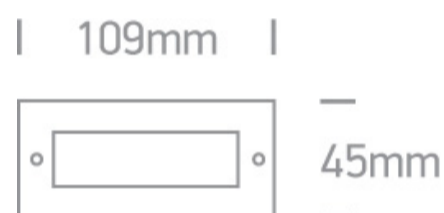

19 Wall Recessed & Inground > Outdoor Wall Recessed Stainless steel / Brass

**68002/W**

1,2W LED recessed wall light, IP54, ideal for, indoor and outdoor, corridors and stairs illumination.

Supplied with box for concrete installation

Complies with standard EN60598-1 and any other specific standards.

Downloads

Dimensions

Physical Specification

Item Group	19 Wall Recessed & Inground
Family	Outdoor Wall Recessed Stainless steel / Brass
Order Code	68002/W
Colour	Stainless Steel
Material	Stainless Steel
Diffuser Material	Glass
Shape	Rectangular
Length	109mm
Width	45mm
Cutout Hole Width	105mm
Cutout Hole Length	35mm
Recessed wall	Yes

Depth Required	65mm
Indoor	Yes
Outdoor	Yes
Adjustable	No

## Packing Info

Box Length

10,5cm

Box Width

10,5cm

Box Height

20,3cm

Pcs/Carton