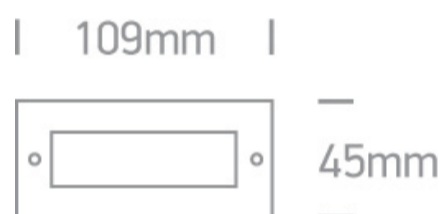

19 Wall Recessed & Inground > Outdoor Wall Colours Recessed Stainless steel

**68002/R**

1,2W LED recessed wall light, IP54, ideal for, indoor and outdoor, corridors and stairs illumination.

Supplied with box for concrete installation

Complies with standard EN60598-1 and any other specific standards.

Downloads

Dimensions

Physical Specification

Item Group	19 Wall Recessed & Inground
Family	Outdoor Wall Colours Recessed Stainless steel
Order Code	68002/R
Colour	Stainless Steel
Material	Stainless Steel
Diffuser Material	Glass
Shape	Rectangular
Length	109mm
Width	45mm
Cutout Hole Width	105mm
Cutout Hole Length	35mm
Recessed wall	Yes

Depth Required	65mm
Indoor	Yes
Outdoor	Yes
Adjustable	No

## Packing Info

Box Length

10,5cm

Box Width

10,5cm

Box Height

20,3cm

Pcs/Carton