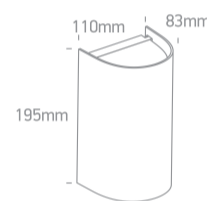

New 2023 Edition 3>Wall & Ceiling

67536B/W

2x6W MR16 GU10 wall mounted decorative light.

Complies with standard EN60598-1 and any other specific standards.

Downloads

Dimensions

Physical Specification

Item Group	New 2023 Edition 3
Family	Wall & Ceiling
Order Code	67536B/W
Colour	White
Material	ABS + PC
Shape	Rectangular
Length	110mm
Width	83mm
Height	195mm
Surface Wall	Yes
Indoor	Yes
Outdoor	Yes

Number of Lamps	2
-----------------	---

F Mark	
--------	---

Illumination Data

Illumination Diagram	
----------------------	---

Packing Info

Box Weight	0.475kg
------------	---------

Pcs/Carton	20
------------	----