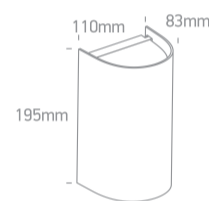

## 67536B/B

2x6W MR16 GU10 wall mounted decorative light.

Complies with standard EN60598-1 and any other specific standards.

### Dimensions

### Physical Specification

Item Group	New 2023 Edition 3
Family	Wall & Ceiling
Order Code	67536B/B
Colour	Black
Material	ABS + PC
Shape	Rectangular
Length	110mm
Width	83mm
Height	195mm
Surface Wall	Yes
Indoor	Yes
Outdoor	Yes