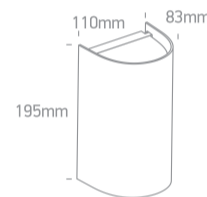

## 67536B/AN

2x6W MR16 GU10 wall mounted decorative light.

Complies with standard EN60598-1 and any other specific standards.

### Dimensions

### Physical Specification

Item Group	New 2023 Edition 3
Family	Wall & Ceiling
Order Code	67536B/AN
Colour	Anthracite
Material	ABS + PC
Shape	Rectangular
Length	110mm
Width	83mm
Height	195mm
Surface Wall	Yes
Indoor	Yes
Outdoor	Yes