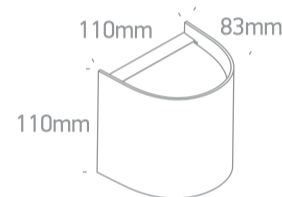

New 2023 Edition 3>Wall & Ceiling

67536A/B

6W MR16 GU10 wall mounted decorative light.

Complies with standard EN60598-1 and any other specific standards.

Downloads

Dimensions

Physical Specification

Item Group	New 2023 Edition 3
Family	Wall & Ceiling
Order Code	67536A/B
Colour	Black
Material	ABS + PC
Shape	Rectangular
Length	110mm
Width	83mm
Height	110mm
Surface Wall	Yes
Indoor	Yes
Outdoor	Yes