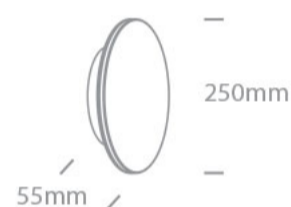

13 Wall & Ceiling LED>The Backlight Range

67532/B/W

15W LED Wall and Ceiling Dark light.

Complete with 190mA TRIAC dimmable LED driver.

Complies with standard EN60598-1 and any other specific standards.

Downloads

Dimensions

Physical Specification

Item Group	13 Wall & Ceiling LED
Family	The Backlight Range
Order Code	67532/B/W
Colour	Black
Material	Aluminium
Diffuser Material	PC
Shape	Circular
Height	55mm
Diameter	250mm
Surface Wall	Yes
Indoor	Yes
Outdoor	Yes