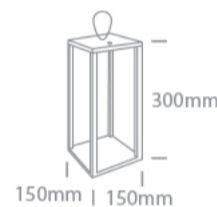

Complies with standard EN60598-1 and any other specific standards.

Downloads

Dimensions

Gallery

Physical Specification

Item Group	20 Garden & Underwater
Family	Rechargeable Path Light
Order Code	67530A/W
Colour	White
Material	Die Cast
Diffuser Material	PC
Shape	Rectangular

Length	150mm
Width	150mm
Height	300mm
Surface Floor/Ground	Yes
Indoor	Yes
Outdoor	Yes
Adjustable	No
IK Rating	6